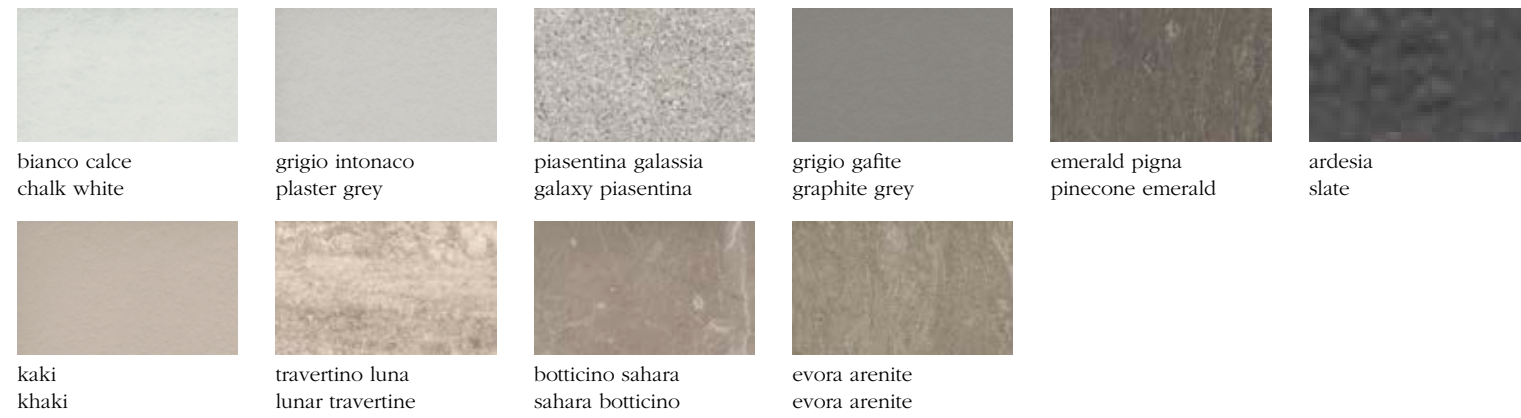

One _ laminato materico con bordo laser
"textured" laminate, matt laser edge